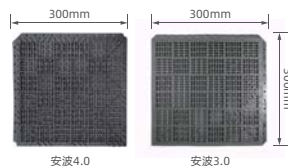

• 地面安全解决方案

Floor Safety Solution

卫生间通道、洗手台等区域常处于湿滑状态，铺设安全防滑地垫可有效防止人员的意外滑倒和受伤，同时可以控制地面污染，提升保洁效率。

Areas such as toilet passages and wash basin are often wet and slippery. The laying of safety non-slip mats can effectively prevent accidental slips and injuries of personnel, and also which can control ground pollution and improve cleaning efficiency.

安波4.0/3.0-超强防滑疏水地垫

Ultrablock4.0/3.0-Hydrophobic & Anti-slip Mat

材质/Material

医用级软性PVC(可定制抗紫外线)

尺寸/Size

300*300mm

厚度/Thickness

9mm

颜色/Color

艾美-增强型超强吸水吸油地垫

Absorpa-Plus Super Water & Oil Absorption Mat

材质/Material

超细纤维

幅宽/Width

2m

卷长/Roll Length

18m

颜色/Color

*可为您定制更具个性的产品方案
Customized More Personalized Product Solutions For You