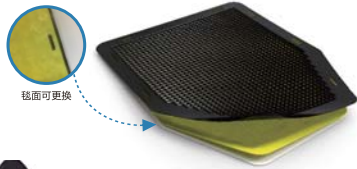

• 男士小便池解决方案 Men's Urinal Solution

男士尿斗区域呈开放式设计，铺设尿斗垫可有效解决地面湿滑和脏污，以及地面腐蚀问题；绒面缓释香氛可去除尿渍异味，提升环境洁净。

The men's urinal area is open, and laying urinal pads can effectively solve the problem of slippery and dirty floors, as well as floor corrosion; suede slow-release fragrance can remove urine stains and odors, and improve environmental cleanliness.

卫洁-尿斗垫 Urinal Clean

尺寸/Size:
43x51cm

颜色/Color:

红色 黄色 棕色 黑色

卫莱-尿斗垫 Urinal Clean

尺寸/Size:
43x51cm

颜色/Color:

棕色 黑色

其他产品 Other Products

Other Products

卫清啫喱尿斗阻隔片系列

- 30天时间持续有效除臭；
- 减少小便池冲水量，节水效果；
- 防溅设计，避免尿液溅到衣裤；
- 采用可生物降解绿色环保材料；
- 香型多样。

卫风尿斗阻隔片系列

- 采用环保PVC材料制造；
- 有很好的阻隔烟头等杂物效果；