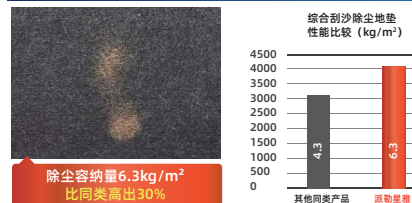

除尘率实验对比，星雅更易于藏纳尘土颗粒 Comparison chart of dust holding rate experiment, Foris is easier to hold dust particles

除尘容纳量6.3kg/m²
比同类高出30%

环保材质 可再生 Eco-friendly material, renewable

采用环保材料Econyl®可再生尼龙，从全球各地的海洋织网、尼龙物中提取材料，经过六道再生循环出品。The top environmentally friendly material Econyl® renewable nylon is used, and the material is extracted from marine netting and nylon around the world. After six recycling cycles.