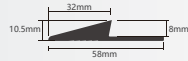

配件 Accessories

01 地垫边条三种尺寸 Three Size Floor Mat Edges

小型地垫胶边条 Small floor mat rubber edge strip
小型边条最低，适用于大部分地毯型地垫，底背大约2mm的产品。
The small rubber edge is the lowest, suitable for most carpet-type floor mats, and the bottom back is about 2mm.

中型地垫胶边条剖面图 Sectional drawing of rubber edge strip for medium-sized floor mat
中型边条高度居中，主要用于艾肯、创达产品。
The height of the medium-sized edge is in the middle, mainly the thick products of Akon, Jett.

重型地垫胶边条剖面图 Sectional drawing of rubber edge strip for heavy duty floor mat
重型边条高度最高，目前主要用于皮克斯、皮卡索模块地垫异形收边使用。
The height of the heavy-duty edge strip is the highest. At present, it is mainly used for the special-shaped edge closing of the Pixor and Picasso modular floor mats.

02 地垫边条安装方法 Side strip installation method

03 地垫边条配件参数 Accessories parameters

	小型地垫胶边条 Small mat rubber strip	中型地垫胶边条 Medium sized mat rubber strip	重型地垫胶边条 Heavy duty rubber strip	地垫接驳条 Floor mat connecting strip	特殊胶水 Special glue
材质 Material	PVC	PVC	PVC	PVC	/
特点 Characteristic	柔软耐磨，抗紫外线 Soft, wear-resistant, UV resistant	柔软耐磨，抗紫外线 Soft, wear-resistant, UV resistant	柔软耐磨，抗紫外线 Soft, wear-resistant, UV resistant	坚韧柔软，不断裂 Tough and soft without breaking	粘附强度高 High adhesion fastness
厚度 Thickness	总高4.0mm Total height 4.0mm	总高4.5mm Total height 4.5mm	总高10.5mm Total height 10.5mm	宽度5.5cm Width 5.5cm	/
颜色 Colour	黑色 Black	黑色 Black	黑色 Black	黑色 Black	透明 Transparent
包装规格 Package specification	100m/箱 100m/box	100m/箱 100m/box	80m/箱 80m/box	10m/卷 10m/volume	50克/瓶 50g/bottle

04 其他配件 Other Accessories

胶水
地垫胶边条用特殊胶水粘于地垫底背并外露斜坡。
胶水适用于PVC材质及橡胶材质的粘接，粘接强度高。
*本产品通过权威机构检测，安全可靠。

安全可靠
Safe and reliable

接驳条
纯PVC环保材质，厚度0.5mm，
超薄但坚韧耐用，抗撕裂。
接驳条常规宽度5cm。

地垫清洁维护保养指南 Floor Mat Cleaning and Maintenance Guide

01 维护保养 Maintenance

外包装破损，请不要签收！