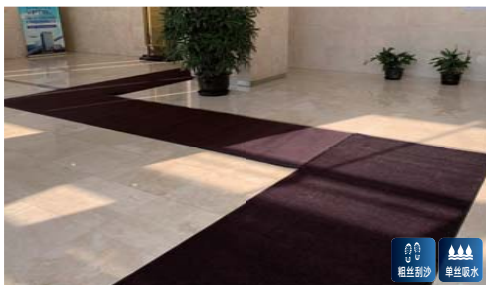

Weave 维雅-高级刮沙吸水迎宾垫

欧洲潮流刮沙地垫，设计风格时尚，适用于高人流量的通道和门径区域。单丝复丝结合，刮擦能力强，外观稳重大气，深受欢迎的设计，既能接受高人流的考验，又能永保美观。
This is a European trend scraping mats with design style fashion, which applies to entrance to high-traffic area. This products using monofilament multifilament combination of strong scratch capability, while the product is a world-class design, the appearance of stable amplifier.

欧洲潮流，毯面设计风格时尚，总高8mm，不卡门
Fashion style with total height 8mm, which can be open the door freely

技术参数 Technical Specifications

纱线类型 Yarn Type	防静电尼龙纤维 Antistatic Nylon Fiber
纱线结构 Yarn Construction	热定型处理簇绒开式结构 Heat set tufted cut pile opened construction
重量 Textile weight	800g/m²
绒高 Textile Height	6mm
背衬类型 Backing Type	抗紫外PVC背层(2mm厚度) Anti-UV PVC Backing(2mm Thickness)
总高 Total Height	8mm
重量 Total Weight	3200g/m²
尺寸 Size	2mx25m
边宽 Border Width	2.5cm
毯面色牢度 Yarn Color Fastness	ISO 105-B02: >5
毯面印花技术 Textile Dyeing Technology	喷印印花 Printing Dyeing
适用场所 Suitable Area	室外雨棚下或室内 Outdoor Under The Awning Or Indoor
耐磨性 Wear Resistance	Vetterman Drum Test 66,000 Cycles
阻燃等级 Flammability	Bfl-s1
产地 Place Of Origin	欧洲 Europe
人流量 Footfall	2500-5000

清洁维护 Cleaning

日常清洁：每日用直立式滚轮吸尘器清洁；
深度清洁：每月可用地毯抽洗机配低泡地毯清洁剂清洗。也可以用高压水枪配低泡地毯清洁剂清洗，最后用清水反复过清后用吸水机吸干水，清洗好后最好用干风机把它吹干（视人流情况加快或降低频率）
Daily Cleaning: Daily with upright vacuum cleaner with a brush cleaning.
Deep Cleaning: Monthly use carpet pumping washing machine with low foam carpet cleaning agents. Also can use water gun with low foam carpet cleaner to clean, and finally repeatedly washed with water after dry water suction machine, (depending on traffic situation, accelerate or reduce frequency).

适用区域 Suitable Area

适用于各种商业环境及高人流量区域，如酒店，商场，写字楼，机场，公寓等各类出入口。
Suitable used the entrance of hotel, shopping mall, office building, airport, apartment, etc.,

颜色 Available Color