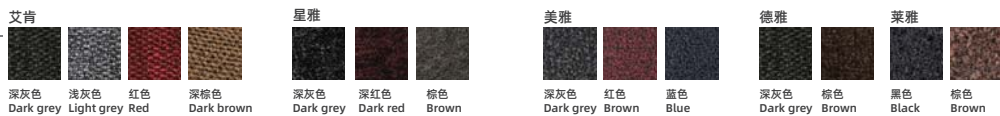

Pixor 皮克斯-刮沙除尘吸水模块地垫系统

模块拼接
适合高人流量区域

- 半室外适用
- 可过推车
- 抗紫外线
- 质保年限
- 专利产品
- 模块拼接

模块式结构，可自由拼接，安装简单快捷；可安装在井坑、或者配上适合的边条直接铺设在地面上，适用于高人流量、高端商业场景的出入口。The modular structure can be freely spliced, and the installation is simple and quick; it can be installed in the pit, or can be directly laid on the ground with suitable edge strips, which is suitable for the entrance and exit of high-traffic and high-end business scenarios.

超过14种的毯面选择，可以任意搭配你需求的设计风格 and 颜色。