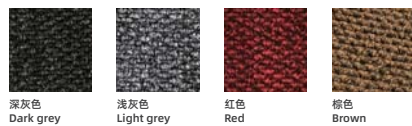

外观对比 Appearance comparison

① 绒毛对比：比市面同类产品重
Akon is heavier than similar products in the market