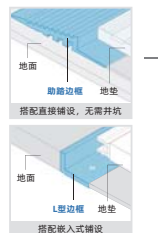

技术参数 Technical Specifications

地垫型号 Product Type	AB1502	AB1504	AB1506	AB1507	AB1509
地垫材质 Inlay Textile	艾肯 Akon	德雅 Doven	摩雅 Mone	星雅 Foris	莱雅 Liya
产品结构 Product Structure	带孔橡胶连接条互锁设计，避免灰尘落入并坑，可疏导水流 Perforated rubber connecting strip interlocking profiles structure, no gaps to avoid dust falling into the pit, and can dredge the water flow				
铝架底部 Bottom	粘合发泡静音棉，缓冲吸音 Wear resistant foam material mute sponge at the bottom, buffer and silencing				
铝材厚度 Wall Thickness					1.5mm
铝材高度 Aluminum Height					8mm
地垫总高 Total Height					11mm
型材拼装宽度 Profile Assembly Width					5.6cm
防滑等级 Antiskid Grade					R11
阻燃等级 Flammability					GB8624-2012:B1

清洁维护 Cleaning
日常吸尘器吸尘，定期可采用高压清洗设备进行清洗。Daily vacuum cleaners use vacuum cleaning equipment for cleaning.

适用区域 Suitable Area
适用于各种商业环境及人流量密集区域，如写字楼，接待室，会议室，走廊公寓等各类出入口。Suitable for various commercial environments and high-traffic areas such as offices, reception areas, conference rooms, hallways, and entrances of apartments.