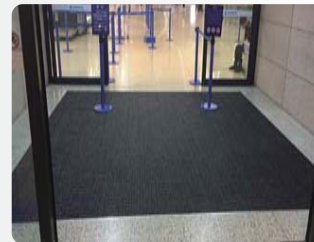

02 有无井坑皆可使用，整体性高要求的设计需求

It can be used with or without pit, which meets the design requirements of high integrity.

对井坑没有强制性要求，由于模块设计有专属的斜坡边条，可满足直接铺设的要求。且产品自重性很强，可以牢牢的固定在地面上，不会有被踢起位移、绊倒的风险。

异形拼接、井坑皆适用 Suitable for special-shaped splicing and well pits