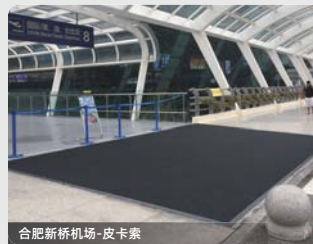

上海吴中路万象城-皮克斯

01 常用于人流量高、高端商业环境

Commonly used in high-traffic and upscale commercial environments.

根据研究表明，人流量超过5000人次每天的场景，乐于在户外使用模块型地垫；户外到室内的场景需要进行大颗粒除尘，细沙除尘、吸水去污。模块型地垫，铺设具有一体性，更加大气。其中选择频繁的人群类型是医院、景区乐园、高端酒店、高端商场、公共交通枢纽。According to research, in scenarios with a daily foot traffic exceeding 5000 people, LeZong is dedicated to using modular mats outdoors. For scenarios transitioning from outdoor to indoor, it is necessary to perform coarse particle dust removal, fine sand dust removal, and water absorption and stain removal. The modular mats are designed to have an integrated structure, providing a more sophisticated appearance. The frequent user types for these mats include hospitals, scenic parks, high-end hotels, high-end malls, and public transportation hubs.

合肥新桥机场-皮卡索