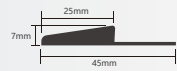

重型地垫胶边条剖面图 Sectional drawing of rubber edge strip for heavy duty floor mat
重型边条高度最高，目前主要用于皮克斯、皮卡索模块地垫异形收边使用。
The height of the heavy-duty edge strip is the highest. At present, it is mainly used for the special-shaped edge closing of the Pixor and Picasso modular floor mats.