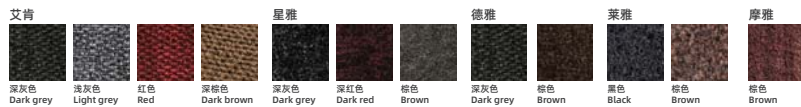

刮沙除尘

吸水吸油

图文印染

疏水防滑

抗疲劳

地面保护

其他

配件及维护保养

Andes 安第斯-宽纹环扣铝合金地垫

HOT
宽条纹更大气
无缝隙更省力

环扣封闭式无缝隙铝合金，灰尘无处可藏，易于清洁；宽条纹设计，大气美观，多种毯面可选，满足各种建筑设计风格。
Ring buckle closed seamless aluminum alloy, nowhere to hide dust, easy to clean; wide stripe design, beautiful atmosphere, a variety of blanket options to meet various architectural design styles.

毯面颜色 Blanket color

多种色系、各式花纹，可搭配不同设计风格，适用各种场合。
A variety of colors and patterns can be matched with different design styles for various occasions.

封闭式无缝表层，便于清洁维护 Closed surface without gaps for easy cleaning and maintenance

第二代互锁结构，更不易变形。
The second-generation interlocking structure is less prone to deformation.

灰尘污物都落在地垫上方，方便日常清洁。
Dust and dirt all fall on the floor mat, which is convenient for daily cleaning.

传统铝合金，灰尘通过缝隙，落于后部，藏污纳垢，难以清理。
Traditional aluminum alloy, dust is difficult to clean.

更强大的除尘效果 More powerful dust removal effect

毯面更宽
除尘效果提升40%
Dust removal effect increased by 40%

模块化铝合金，安装便捷 Pull-out installation

模块组装
安装效率提升50%
Efficiency increased by 50%

更新颖的LOGO展现 More novel LOGO display

- ① 不锈钢镶嵌
- ② 毯面镶嵌
- ③ 炫彩发光(内配遥控器，支持12种单色)

更新颖的LOGO展现，提供更多元的品牌展现方式，符合不同的设计风格和需求。
More novel logo display, providing more diversified brand display methods, in line with different design styles and needs.

两种铺设方式 Two laying methods

清洁维护 Cleaning

日常清洁：用吸尘器吸尘。
日常清洁：用吸尘器吸尘并清扫之后，地垫可以用高压清洗设备进行喷射清洗。
Deep Cleaning: After vacuum aspiration and cleaning, floor mat can be cleaned with high pressure jet cleaning equipment.

适用区域 Suitable Area

技术参数 Technical Specifications