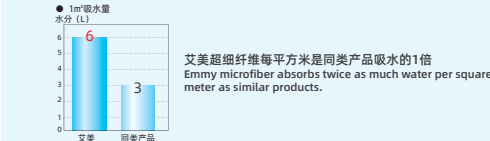

加厚的超细纤维材质，具有更强的吸水吸油性能，特殊防滑背底材质，安全防滑耐用，适用于门厅内侧或湿滑油污区域。
The thickened microfiber material has stronger water and oil absorption properties, and the special non-slip backing material is safe, non-slip and durable, and is suitable for the inside of the hall or wet, slippery and oily areas.

超细纤维吸水力强，吸水能力强一倍
Microfiber absorbs water, Twice the water absorption capacity