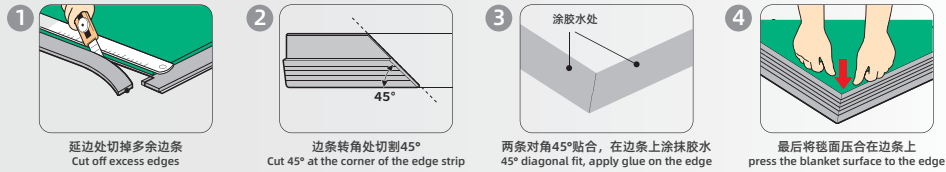

配件 Accessories

01 地垫边条三种尺寸 Three Size Floor Mat Edges

小型地垫胶边条 Small floor mat rubber edge strip
小型边条最低，适用于大部分地毯型地垫，底背大约2mm的产品。
The small rubber edge is the lowest, suitable for most carpet-type floor mats, and the bottom back is about 2mm.

中型地垫胶边条剖面图 Sectional drawing of rubber edge strip for medium-sized floor mat
中型边条高度居中，主要用于艾肯、创达产品。
The height of the medium-sized edge is in the middle, mainly the thick products of Akon, Jett.

重型地垫胶边条剖面图 Sectional drawing of rubber edge strip for heavy duty floor mat
重型边条高度最高，目前主要用于皮克斯、皮卡索模块地垫异形收边使用。
The height of the heavy-duty edge strip is the highest. At present, it is mainly used for the special-shaped edge closing of the Pixor and Picasso modular floor mats.

02 地垫边条安装方法 Side strip installation method