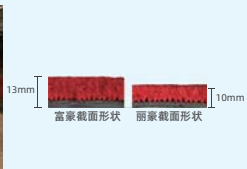

Lovely| Fortune VIP Carpet 丽豪 | 富豪 贵宾地垫

超厚脚感
极致尊贵

丽豪/富豪高档贵宾地垫，精选庄重复宾红，典雅正气，热烈高贵。鲜艳明亮，永不褪色，脚感厚实，专业防滑背衬，安全防滑有保障。适用于高端场所接待！
The mat is elegant and pure, warm and noble. Never fade with comfortable foot feel. The unique Nitrite rubber backing is anti-slip and safety, which is first choice for high class VIP.

正红鲜亮，彰显高贵
Bright colors, show nobility

富豪尼龙材质，色牢度很高，不易褪色
Fortune™ high fastness, not easy to fade

技术参数 Technical Specifications

产品名称 Product Name	丽豪 Lovely	富豪 Fortune
毯面材质 Blanket Material	PP	尼龙 Nylon
背底 Backing	PVC	PVC
絨量 Textile Weight	900g/m²	1360g/m²
总重量 Total Weight	4200g/m²	4800g/m²
幅宽 Width	2m	2m
卷长 Roll Length	18m	18m
絨高 Textile Height	8mm	11mm
产品总高 Total Height	10mm	13mm
毯面印花技术 Dyeing Technology	原液染色 Printing Dyeing	原液染色 Printing Dyeing
抗静电 Volta Effect	抗静电 Static Disipative	抗静电 Static Disipative
产地 Place Of Origin	中国 China	中国 China
人流量 Footfall	2500-5000	≥5000

适用区域 Suitable Area

适用于各类宴会迎宾场合，烘托热烈气氛，尽显高档尊贵的氛围。
Suitable for all kinds of banquet and reception occasions, creating a warm and lively atmosphere while exuding a sense of high-end luxury.

清洁维护 Cleaning

日常清洁：每日用直立式滚轮吸尘器清洁；
深度清洁：每月可用地毯清洗机配地毯清洁剂清洗。也可以用高压水枪配地毯清洁剂清洗，最后用清水反复过清后用吸水机吸干水，清洗好后最好用干风机把它吹干（视人流情况加快或降低频率）
Daily Cleaning: Daily with upright vacuum cleaner with a brush cleaning.
Deep Cleaning: Monthly use carpet pumping washing machine with low foam carpet cleaning agents. Also can use water gun with low foam carpet cleaner to clean, and finally repeatedly washed with water after dry water suction machine, (depending on traffic situation, accelerate or reduce frequency).

Ground disinfection and sterilization solution 地面消杀解决方案

* 摘自 CDC 的学术期刊《新发传染病》
* CDC's academic journal Emerging Infectious Diseases