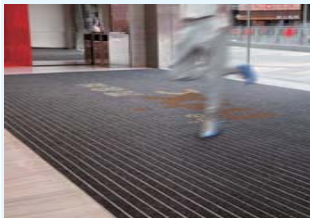

更强大的除尘效果 More powerful dust removal effect

毯面更宽
除尘效果提升40%
Dust removal effect increased by 40%