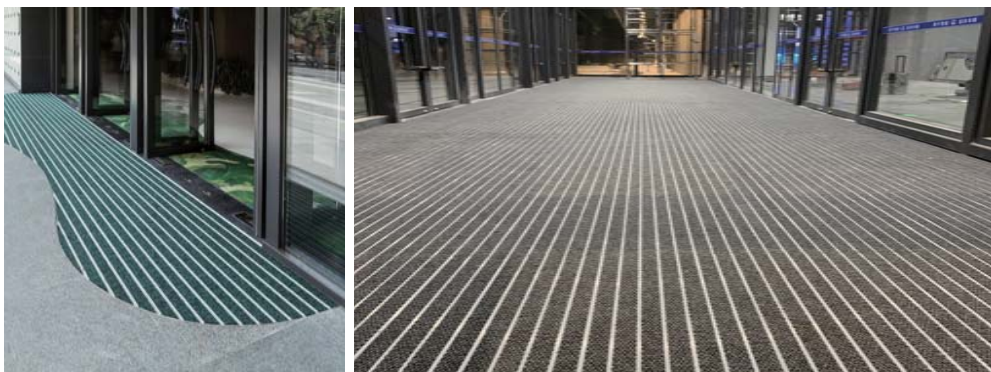

毯面颜色 Blanket color

多种色系、各式花纹，可搭配不同设计风格，适用各种场合。
A variety of colors and patterns can be matched with different design styles for various occasions.