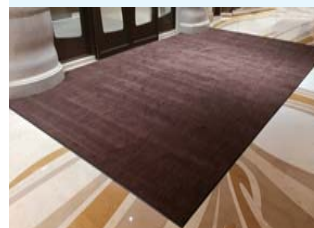

毯面颜色如同巧克力般丝滑

技术参数 Technical Specifications

纱线类型 Yarn Type	抗静电尼龙纤维 Antistatic Nylon Fiber	阻燃等级 Flammability	EN ISO 13501 Cfl-s1
纱线结构 Yarn Construction	热定型处理簇绒开放式结构 Heat set tufted cut pile opened construction	产地 Place Of Origin	欧洲 Europe
重量 Textile Weight	975克/平方米	人流量 Footfall	≥5000
绒高 Textile Height	7mm		
背衬类型 Backing Type	抗紫外PVC背底(2mm厚度) Anti-UV PVC Backing(2mm Thickness)		
总高 Total Height	9mm		
重量 Total Weight	3560g/m²		
尺寸 Size	2mx25m		
边宽 Border Width	2.5cm		
毯面印染技术 Textile Dyeing Technology	喷印染色 Printing Dyeing		
毯面色牢度 Yarn Color Fastness	ISO105-B02: >5		
适用场所 Suitable Area	室外雨棚下或室内 Outdoor Under The Awning Or Indoor		
耐磨性 Wear Resistance	Vetterman Drum Test 66,000 Cycles		

清洁维护 Cleaning

日常清洁：每日用直立式滚刷吸尘器清洁。
深度清洁：每月可用地毯抽洗机配低泡地毯清洁剂清洗。也可以用高压水枪配低泡地毯清洁剂清洗，最后用清水反复过清后用吸水机吸干水，清洗好后最好用干风机把它吹干(视人流情况加快或降低频率)。
Daily Cleaning: Daily with upright vacuum cleaner with a brush cleaning.
Deep Cleaning: Monthly use carpet pumping washing machine with low foam carpet cleaning agents. Also can use water gun with low foam carpet cleaner to clean, and finally repeatedly washed with water after dry water suction machine, (depending on traffic situation, accelerate or reduce frequency).

适用区域 Suitable Area

适用于各种商业环境及高人流量区域，如酒店、商场、写字楼、机场、公寓等各类出入口。
Suitable for various commercial environments and high-traffic areas, such as hotels, shopping malls, office buildings, airports, apartments, and other types of entrances.