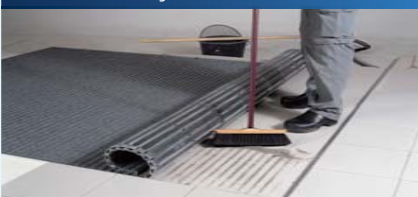

可收卷清理 Rewindable for cleaning

可收卷的铝合金地垫，方便日常清理地垫底部灰尘
The rollable aluminum alloy floor mat allows for easy cleaning of the dust on the bottom of the mat in daily use.

独有的铝合金弧形结构 Unique aluminum alloy arc structure