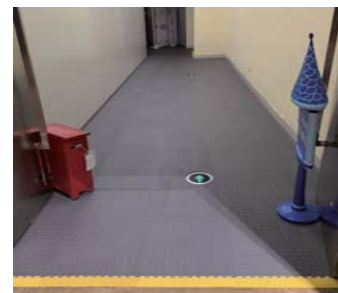

刮沙除尘

吸水吸油

图文印染

疏水防滑

抗疲劳

地面保护

其他

配件及维护保养

刮沙除尘

吸水吸油

图文印染

疏水防滑

抗疲劳

地面保护

其他

配件及维护保养

Versail 凡赛-健身器材垫

厚度 2-12mm
无刺鼻气味
颗粒细腻，细腻

采用环保橡胶材质，缓冲效果好，可有效保护地板和运动器械，并能提供各种花式选择。
Using environmental-friendly rubber material, great buffer effect, can effectively protect the floor and instruments, providing kinds of fancy choices.

技术参数 Technical Specifications

材质 Material	橡胶 Rubber
尺寸 Size	Sheet: 50×50cm/60×60cm/100×100cm Roll: 黑色 1.25m×20m 黑色+彩色星点 1.25m×20m 彩色 1m×20m
产品重量 Total Weight	1150g/1mm/m²
厚度 Total Thickness	2~12mm
产地 Place Of Origin	中国 China
人流量 Footfall	≥5000

适用区域 Suitable Area

可铺在健身房、休闲娱乐中心、滑冰场、家庭、庭院、露台等。
It can be installed in gyms, recreational centers, ice skating rinks, homes, gardens, patios, etc.

清洁维护 Cleaning

建议每日吸尘清洁，每周两次用清水冲洗，每两周用中性洗涤剂刷洗后用清水冲洗。
Using vacuum daily cleaning, Hosing twice a week, Scrubbing with PH7 cleaner twice a month.

颜色 Available Color

Pantex 宾德-耐磨型工业地板砖

模块拼接式地垫，安装简易方便，既安全防滑，又有效保护地面不受磨损，耐叉车重压，抗油脂耐腐蚀，适用于工厂车间，停车场，汽车展示厅等场所。
The modular spliced floor mat is easy to install, safe and anti-skid, and effectively protect the ground from abrasion. It can withstand the heavy pressure of forklifts, and is resistant to grease and corrosion. It is applicable to factory workshops, parking lots, car showrooms and other places.

卡扣拼接，适合异形铺设，不移位 Snap splicing, suitable for special-shaped laying, no displacement

卡扣拼接，无缝隙，更平整
Snap stitching, no gaps more flat

搭配边条，更贴合地面 With edge strips, it fits the ground better

可配边条
Can be equipped with edge strips

技术参数 Technical Specifications