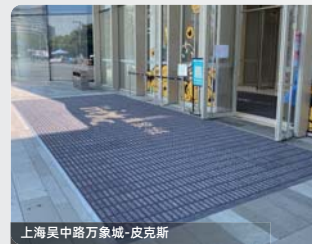

重庆华润万象城-福雅

上海吴中路万象城-皮克斯