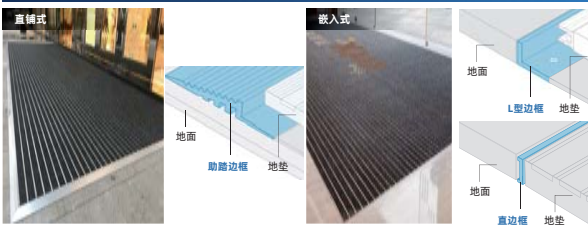

两种铺设方式 Two laying methods

清洁维护 Cleaning

日常清洁：用吸尘器吸尘。
日常清洁：用吸尘器吸尘并清扫之后，地垫可以用高压清洗设备进行喷射清洗。
Deep Cleaning: After vacuum aspiration and cleaning, floor mat can be cleaned with high pressure jet cleaning equipment.

适用区域 Suitable Area

技术参数 Technical Specifications

地垫型号 Product Type	KB1502	KB1504	KB1506	KB1507	KB1509
毯面材质 Inlay Textile	艾肯	德雅	摩雅	星雅	莱雅
铝材材质 Aluminum Material	6063-T5 铝镁合金				
铝材壁厚 Wall Thickness	1.5mm				
铝材高度 Aluminum Height	16mm				
型材拼接宽度 Profile Assembly Width	50mm				
地垫总高 Total Height	20mm				
产品结构 Product Structure	环扣型材(公母扣)互锁结构,地点无间隙,避免灰尘落入并孔,方便清洁维护 Interlocking profiles (male and female buckle) structure, no gaps to avoid dust falling into the pit, easy to clean and maintain.				
铝底底部 Bottom	粘发泡静音棉,缓冲吸音 Wear resistant foam material mute sponge at the bottom, buffer and silencing				
阻燃等级 Flammability	GB8624-2012:B1(C)				
防滑等级 Antiskid Grade	R11	专利产品	是	是	是
产地 Place Of Origin	中国	人流量	Footfall	≥5000