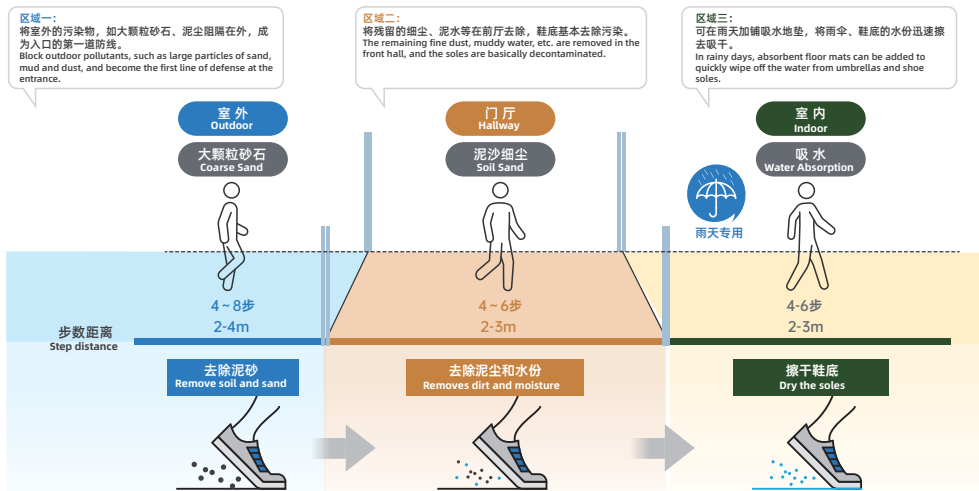

地毯三区设置示意图

3-Zone of floor mat

“地毯三区设置”是从室外到室内的完整地毯系统设置。从大门外刮除大颗粒砂石，到达门厅后去除细沙，最终在室内擦干鞋底水渍。
3-Zone of floor mat is a complete floor mat system setting from outdoor to indoor. Scrape large particles of sand from outside the gate, remove fine sand after reaching the foyer, and finally dry the water stains on the soles of the shoes indoors.