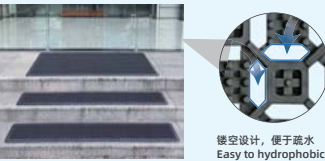

Picasso 皮卡索-刮沙除尘模块地垫系统

模块拼装式结构, 可用在纯户外环境, 滤水防滑, 能适应车站, 机场, 医院, 商场等高人流量环境。
Modular structure, suitable for the outdoor and the high traffic situation such as train station, airport, hospital, shopping mall etc.

镂空疏水, 纯室外铺设
Hollow out and hydrophobic, suitable for outdoor

产品自身重, 不易移位
The product is heavy and not easy to shift

双色互拼, 醒目感倍增
Color block splicing, eye-catching

技术参数 Technical Specifications

模块本体材料 Modular Tile Material	抗紫外线PVC Anti-UV PVC
颜色 Color	石墨黑 Graphite
模块结构 Modular Tile Construction	镂空透底式 Open Construction
镶嵌毡面 Inserted Textile	无
厚度 Total Height	10mm
模块尺寸 Tile Size	外形尺寸205 mmx205mm 安装尺寸195mmx195mm
拼接尺寸 Edge Size	195mmx195mm
边嵌尺寸 Edge Size	195mmx80mm
转角尺寸 Corner Size	80mmx80mm
模块重量 Total Weight	185g/pcs
室外耐温范围 Temperature resistance	-20°C - 60°C
耐磨性能 Wear Resistance	6600 cycles
阻燃 Flammability	GB8624-2012,B1
产地 Place of Origin	中国 China
专利产品 Patented Product	是 Yes
人流量 Footfall	≥5000

清洁维护 Cleaning

日常维护: 用吸尘器吸尘。
深度维护: 用吸尘器吸尘并清扫之后, 地垫可以用高压清洗设备进行喷射清洗。
Daily Maintenance: Use vacuum cleaner to clean the dust.
Deep Maintenance: After vacuum aspiration and cleaning, floor mat can be cleaned with high pressure jet cleaning equipment.

适用区域 Suitable Area

适用于高人流量出入口, 如机场、商场、酒店、医院、车站等。
Suitable for high-traffic entrances such as airports, shopping malls, hotels, hospitals, and train stations.

Q A 毯面型刮沙除尘地垫知多少?

Do you know about the carpet type sand-scraping and dust-removing floor mat?

01 刮沙除尘地垫的基本原理 The basic principle of scraping sand and dust-removing floor mats

02 毯面材料如何区分和选择? How to distinguish and choose blanket materials?