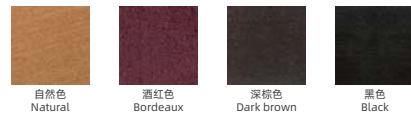

搭配井坑使用更佳
It is better to use with wells

颜色 Available Color

自然色 Natural 酒红色 Bordeaux 深棕色 Dark brown 黑色 Black

清洁维护 Cleaning

日常清洁: 将椰棕地垫翻过来拍打地垫背底，以将藏在垫里的灰尘和沙子及其他颗粒垃圾清空。
深度清洁: 使用水枪对地垫毯面冲洗，再将翻过来将地垫毯面向下，以便深处的灰尘和沙子能随水流出。将地垫彻底晾干，可放在通风的地方或用鼓风机加速风干。
Daily Cleaning: Turn the coconut palm mat over and tap the back of the mat to remove the dust, sand and other particulate garbage hidden in the mat.
Deep Cleaning: Rinse the surface of the carpet with a water gun, then turn it over and turn the carpet down, so that the deep dust and sand can flow out with the water.
Dry the floor mat thoroughly and place it in a ventilated place or use a blower to speed up the air-drying.

适用区域 Suitable Area

适用于酒店、商场、写字楼、工厂、学校等各种出入口的除尘，特别适用于各种形象店、概念性建筑设计的人口除尘。
Suitable for various entrances in hotels, shopping malls, office buildings, factories, schools, and other establishments, this product is especially suitable for dust removal at entrances of image stores and conceptually designed buildings.