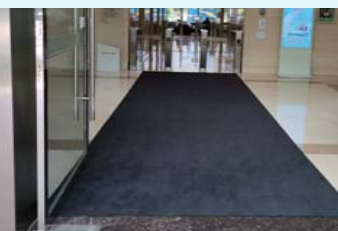

Weave 维雅-高级刮沙吸水迎宾垫

欧洲潮流刮沙地垫，设计风格时尚，适用于高人流量的通道和门径区域。单丝复丝结合，刮擦能力强，外观稳重大气，深受欢迎的设计，既能接受高人流的考验，又能永保美观。
This is a European trend scraping mats with design style fashion, which applies to entrance to high-traffic area. This products using monofilament multifilament combination of strong scratch capability, while the product is a world-class design, the appearance of stable amplifier.

欧洲潮流，毯面设计风格时尚，总高8mm，不卡门
Fashion style with total height 8mm, which can be open the door freely

技术参数 Technical Specifications

纱线类型 Yarn Type	防静电尼龙纤维 Antistatic Nylon Fiber
纱线结构 Yarn Construction	热定型处理簇绒开式结构 Heat set tufted cut pile opened construction
重量 Textile weight	800g/m²
绒高 Textile Height	6mm
背衬类型 Backing Type	抗紫外PVC背层(2mm厚度) Anti-UV PVC Backing(2mm Thickness)
总高 Total Height	8mm
重量 Total Weight	3200g/m²
尺寸 Size	2mx25m
边宽 Border Width	2.5cm
毯面色牢度 Yarn Color Fastness	ISO 105-B02: >5
毯面印花技术 Textile Dyeing Technology	喷印印花 Printing Dyeing
适用场所 Suitable Area	室外雨棚下或室内 Outdoor Under The Awning Or Indoor
耐磨性 Wear Resistance	Vetterman Drum Test 66,000 Cycles
阻燃等级 Flammability	Bfl-s1
产地 Place Of Origin	欧洲 Europe
人流量 Footfall	2500-5000

清洁维护 Cleaning

日常清洁：每日用直立式滚轮吸尘器清洁；
深度清洁：每月可用地毯抽洗机配低泡地毯清洁剂清洗。也可以用高压水枪配低泡地毯清洁剂清洗，最后用清水反复过清后用吸水机吸干水，清洗好后最好用干风机把它吹干（视人流情况加快或降低频率）
Daily Cleaning: Daily with upright vacuum cleaner with a brush cleaning.
Deep Cleaning: Monthly use carpet pumping washing machine with low foam carpet cleaning agents. Also can use water gun with low foam carpet cleaner to clean, and finally repeatedly washed with water after dry water suction machine, (depending on traffic situation, accelerate or reduce frequency).

适用区域 Suitable Area

适用于各种商业环境及高人流量区域，如酒店，商场，写字楼，机场，公寓等各类出入口。
Suitable used the entrance of hotel, shopping mall, office building, airport, apartment, etc.,

颜色 Available Color