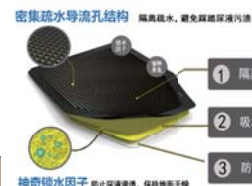

操作简单，可一次性替换 Disposable replacement

技术参数 Technical Specifications

骨架材质 Frame Material	聚丙烯 PP
骨架颜色 Frame Color	黑色/棕色 Black/Brown
外观尺寸 Outline Size	43x51cm
吸水布颜色 Absorbent Material Color	红色/黄色/棕色/黑色 Red/yellow/Brown/Black
可更换吸湿布尺寸 Outline Size	43x51cm
产品重量 Total Weight	197g/pcs
产品总高 Total Height	4mm
产地 Place Of Origin	中国 China
人流量 Footfall	< 2500