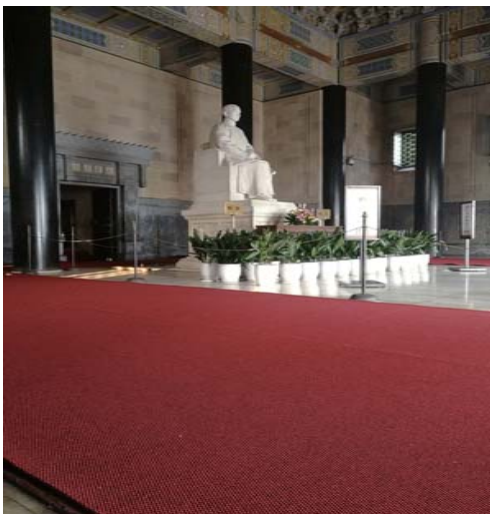

外观对比 Appearance comparison

① 绒毛对比：比市面同类产品重
Akon is heavier than similar products in the market