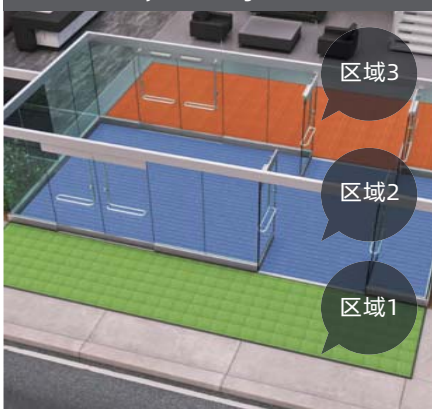

模块类刮沙除尘地垫系统知多少？ Do you know modular type sand scraping and dust removal floor mat system?

模块地垫系统区域设置 Modular mat system settings