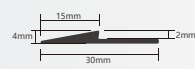

配件 Accessories

01 地垫边条三种尺寸 Three Size Floor Mat Edges

小型地垫胶边条 Small floor mat rubber edge strip
小型边条最低，适用于大部分地毯型地垫，底背大约2mm的产品。
The small rubber edge is the lowest, suitable for most carpet-type floor mats, and the bottom back is about 2mm.

中型地垫胶边条剖面图 Sectional drawing of rubber edge strip for medium-sized floor mat
中型边条高度居中，主要用于艾肯、创达产品。
The height of the medium-sized edge is in the middle, mainly the thick products of Akon, Jett.