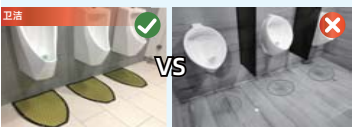

保护地面，耐腐蚀 Protect the ground and resist corrosion