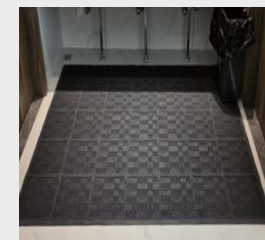

适用区域 Suitable Area

适用于泳池、健身房、淋浴间、卫生间和盥洗室等需要疏水防滑的区域。
This is applicable to areas that require drainage and anti-slip properties such as swimming pools, gyms, shower rooms, bathrooms, and washrooms.

清洁维护 Cleaning

技术参数 Technical Specifications

产品名称 Product Name	安波4.0 Ultrablock4.0	安波3.0 Ultrablock3.0
材质 Material	医用级软性PVC (可定制抗紫外线)	医用级软性PVC (Customizable UV resistance)
结构 Construction	模块拼接，镂空排水式	Module Splicing, Open & Drainage Water Construction
尺寸 Size	30x30cm	
厚度 Total Thickness	9mm	
颜色 Color	石墨黑 Graphite black	石墨黑、灰色、宝石蓝、碧波蓝、卡其色 Graphite black, gray, sapphire blue, turquoise blue, khaki
重量 Weight	380g/PCS	
环保标准 Environmental	GB18586-2001	
阻燃标准 Flammability	GB18624-2012, B1	
防滑等级 Anti-Skid Arting	DIN 51130:2014 R10	
产地 Place of Origin	中国 China	
专利产品 Patented Product	是 Yes	
人落高 Footfall	≥5000	
是否配边条 Sidebar	是 Yes